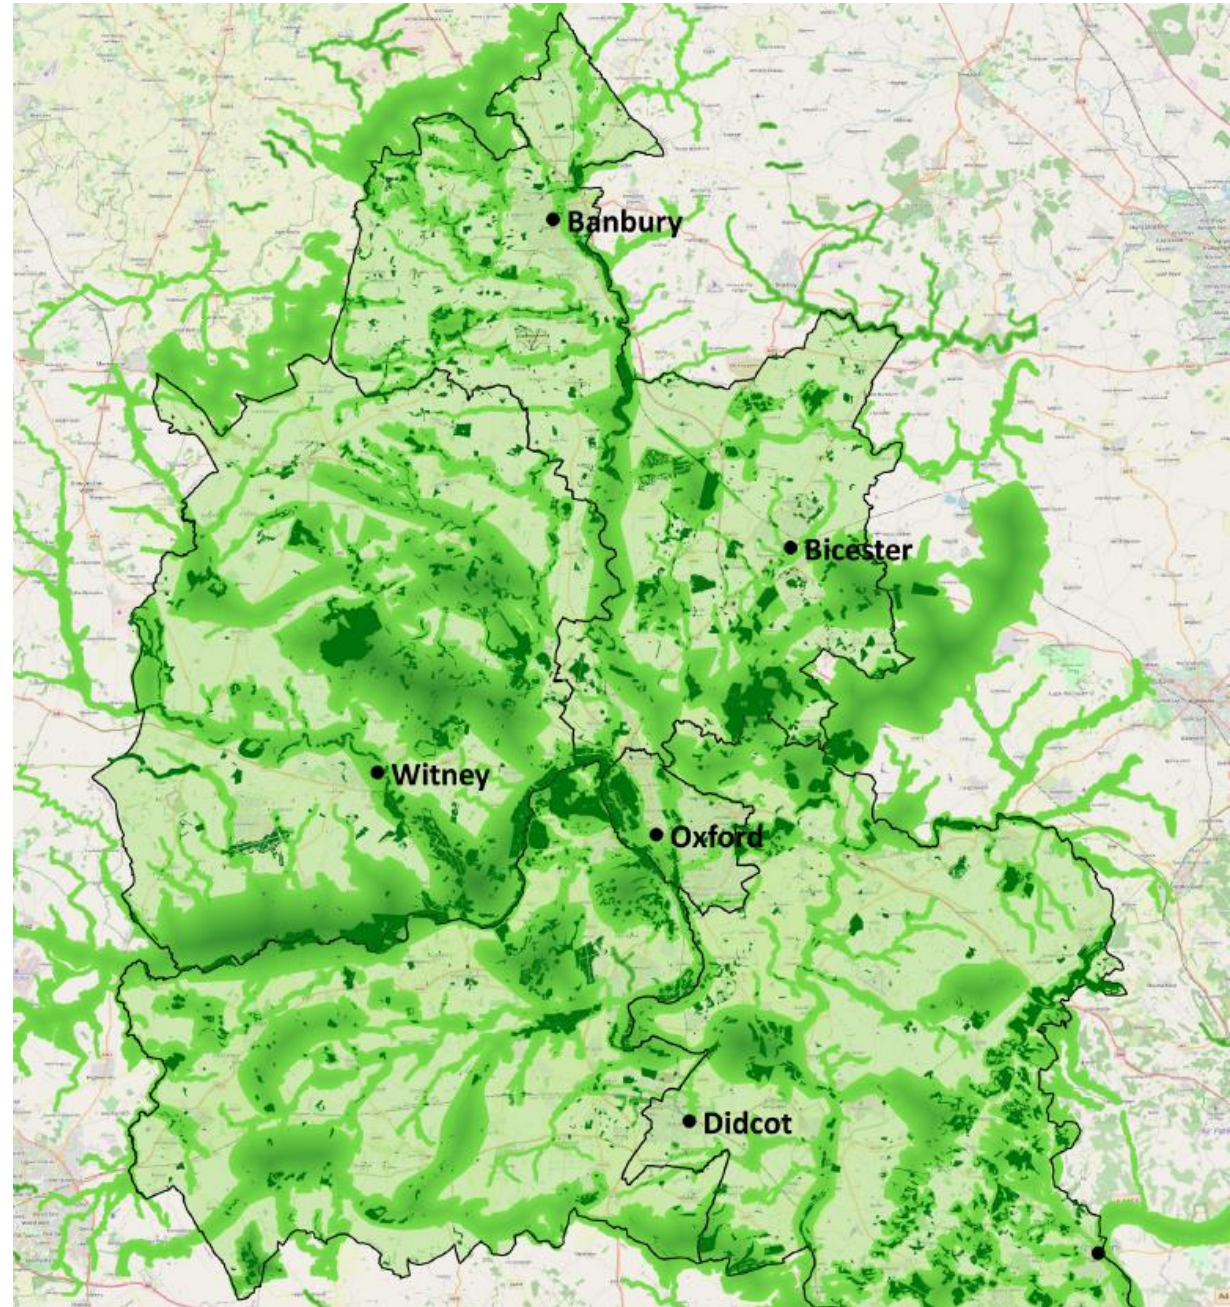

Draft Nature Recovery Network Map for Oxfordshire

Key

- Core Zone
- Recovery Zone
- Wider Landscape Zone

Boundaries

- District Boundaries

Map produced by Thames Valley Environmental Records Centre in 2020
Contains TVERC data
Contains OS data (c) Licence number 100023343
Contains OpenStreetMap data
Contains Environment Agency information (c) Environment Agency and/
or database right